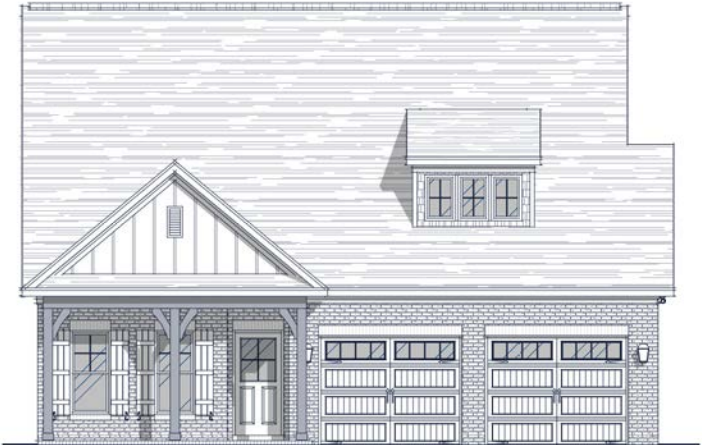

Specs:

Bedrooms:	2
Bathrooms:	2
Square Footage:	1,707 Sq.Ft.
Width:	37' - 4"
Depth:	73' - 0"

Options Shown:

- | | |
|-----------------------------------|-----------------------------------|
| 1 Covered Porch | 9 Laundry Cabinet w/ Sink |
| 2 Screened in Porch | 10 Coffered Ceiling |
| 3 Sunroom (Adds 144 Sq.Ft.) | 11 Built-ins |
| 4 3'-0" Wider Garage w/ Two Doors | 12 French Doors at Study |
| 5 Bonus Room (Adds 504 Sq.Ft.) | 13 Cabinets at Backside of Island |
| 6 Unfinished Storage | 14 Owner's Suite Two |
| 7 Bath-3 | 15 Triple Window |
| 8 Laundry Sink | |

FLOOR PLAN: MARIE CLASSIC

4 3'-0" WIDER GARAGE W/ TWO DOORS

Watercolors, illustrations, and floor plans are for marketing purposes only and are subject to change at builder's discretion. Square footage is outside veneer and should be independently verified. This is not a legal document. 8/1/2024 10:17:54 AM